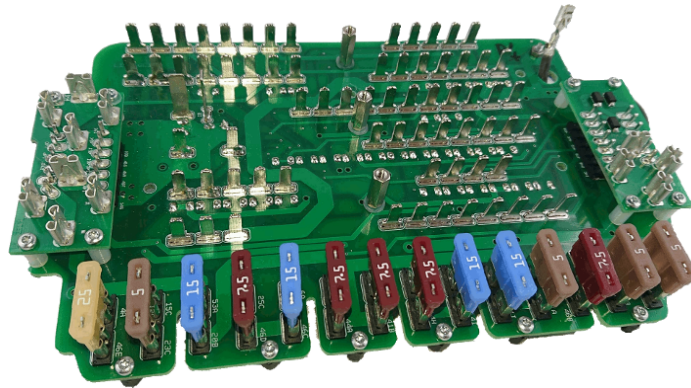

BITURBOX

“the end of the Biturbo gremlins”

Ordering your BITURBOX

Product	Net Cost [1]	Cost Incl. Taxes [2]
BITURBOX	614.75 EU	750 EU
Shipment	ITA: 10EU / EU: 15EU / elsewhere: please contact us for a quote	
	[1]: EU VAT registered companies (outside Italy), all others outside EU: no tax [2]: Italian VAT registered companies, all private customers within EU: w/tax	
Ordering	write email to: sales@galileo.engineering (NOT a Paypal address!)	
Payment	Bank transfer (free shipment in all EU), Paypal	
Shipment	Express courier	